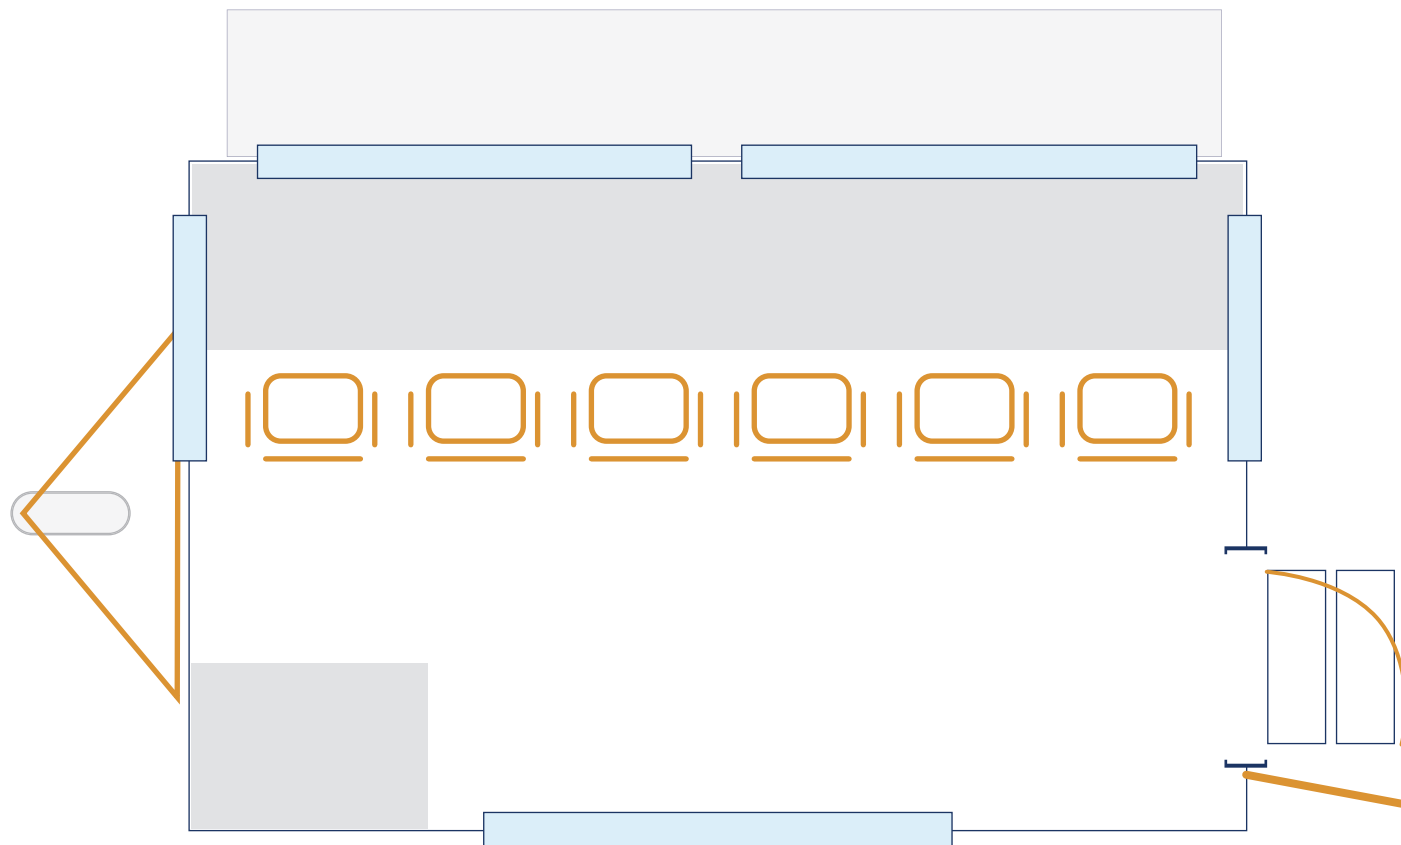

Optional Extras

- Public address systems
- Starlink internet
- Your own branding
- Radio communications
- AV screens
- Privacy blinds
- Refrigeration
- Air conditioning/heating
- Power generation

Notes

Allow approx 0.6m for steps