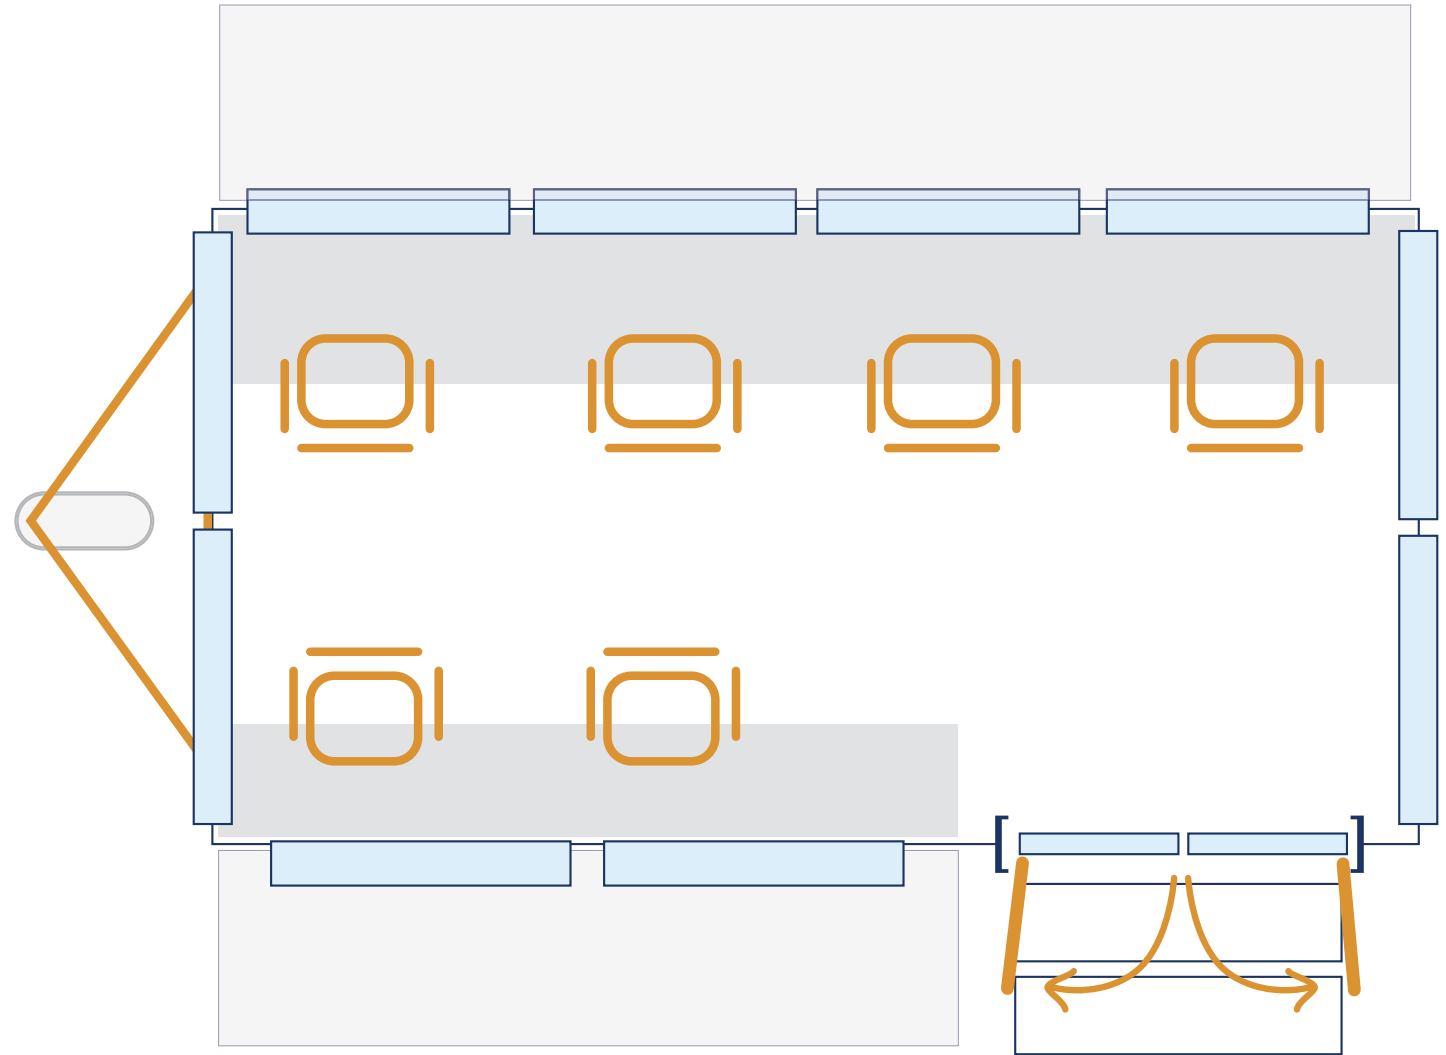

Optional Extras

- Public address systems
- Starlink internet
- Your own branding
- Radio communications
- AV screens
- Privacy blinds
- Refrigeration
- Air conditioning/heating
- Power generation

Notes

Double decker units have stabiliser feet on each corner of approx 0.5m